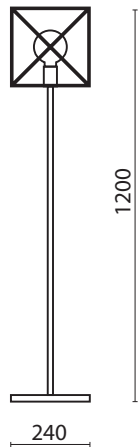

L U M  
Suspension

Type	Suspension light
Material	Solid brass
Environment	Indoors
Cable Length	1500 mm
Dimensions	240 x 240 mm
Weight	1 kg
Certification	IP20 CE
EU/UK	230 V
Ceiling Rose	square 70 x 70 x 30 mm
Lamps	Spherical globe light lamp, Ø 125 or 95 mm, E27, 42 W, 2900 K, 2000 + hours, dimmable, 630 lm, energy class C
100 01 101 11	polished nickel with transparent cable
100 01 202 12	brushed brass with black fabric cable

L U M  
Wall / Ceiling

Type	Wall/ceiling light
Material	Solid brass
Environment	Indoors
Dimensions	240 x 240 mm
Weight	1 kg
Certification	IP20 CE
EU/UK	230 V
Lamps	Spherical globe light lamp, Ø 125 or 95 mm, E27, 42 W, 2900 K, 2000 + hours, dimmable, 630 lm, energy class C
100 02 101	Polished nickel
100 02 202	Brushed brass

L U M  
Floor

Type	Floor light
Material	Solid brass
Environment	Indoors
Dimensions	1200 x 240 mm
Cable length	1500 mm
Weight	2.5 kg
Certification	IP20 CE
EU/UK	230 V
Lamps	Spherical globe light lamp, Ø 125 or 95 mm, E27, 42 W, 2900 K, 2000 + hours, dimmable, 630 lm, energy class C
100 03 101 11	Polished nickel with transparent cable
100 03 202 12	Brushed brass with black fabric cable

L U M  
Table

Type	Table light
Material	Solid Brass
Environment	Indoors
Dimensions	240 x 240 mm
Cable length	1500 mm
Weight	1 kg
Certification	IP20 CE
EU/UK	230 V
Lamps	Spherical globe light lamp, Ø 125 or 95 mm, E27, 42 W, 2900 K, 2000 + hours, dimmable, 630 lm, energy class C
100 04 101 11	Polished nickel with transparent cable
100 04 202 12	Brushed brass with black fabric cable