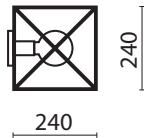

L U M  
Suspension

Type	Suspension light
Material	Solid brass
Environment	Indoors
Cable Length	1500 mm
Dimensions	240 x 240 mm
Weight	1 kg
Certification	IP20 CE
EU/UK	230 V
Ceiling Rose	square 70 x 70 x 30 mm
Lamps	Spherical globe light lamp, Ø 125 or 95 mm, E27, 42 W, 2900 K, 2000 + hours, dimmable, 630 lm, energy class C
100 01 101 11	polished nickel with transparent cable
100 01 202 12	brushed brass with black fabric cable

L U M  
Wall / Ceiling

Type	Wall/ceiling light
Material	Solid brass
Environment	Indoors
Dimensions	240 x 240 mm
Weight	1 kg
Certification	IP20 CE
EU/UK	230 V
Lamps	Spherical globe light lamp, Ø 125 or 95 mm, E27, 42 W, 2900 K, 2000 + hours, dimmable, 630 lm, energy class C
100 02 101	Polished nickel
100 02 202	Brushed brass

L U M  
Floor

Type	Floor light
Material	Solid brass
Environment	Indoors
Dimensions	1200 x 240 mm
Cable length	1500 mm
Weight	2.5 kg
Certification	IP20 CE
EU/UK	230 V
Lamps	Spherical globe light lamp, Ø 125 or 95 mm, E27, 42 W, 2900 K, 2000 + hours, dimmable, 630 lm, energy class C
100 03 101 11	Polished nickel with transparent cable
100 03 202 12	Brushed brass with black fabric cable

L U M  
Table

Type	Table light
Material	Solid Brass
Environment	Indoors
Dimensions	240 x 240 mm
Cable length	1500 mm
Weight	1 kg
Certification	IP20 CE
EU/UK	230 V
Lamps	Spherical globe light lamp, Ø 125 or 95 mm, E27, 42 W, 2900 K, 2000 + hours, dimmable, 630 lm, energy class C
100 04 101 11	Polished nickel with transparent cable
100 04 202 12	Brushed brass with black fabric cable