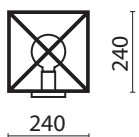

L U M  
Suspension

Type	Suspension light
Material	Solid brass
Environment	Indoors
Cable Length	1500 mm
Dimensions	240 x 240 mm
Weight	1 kg
Certification	IP20 CE
EU/UK	230 V
Ceiling Rose	square 70 x 70 x 30 mm
Lamps	Spherical globe light lamp, Ø 125 or 95 mm, E27, 42 W, 2900 K, 2000 + hours, dimmable, 630 lm, energy class C
100 01 101 11	polished nickel with transparent cable
100 01 202 12	brushed brass with black fabric cable

L U M  
Wall / Ceiling

Type	Wall/ceiling light
Material	Solid brass
Environment	Indoors
Dimensions	240 x 240 mm
Weight	1 kg
Certification	IP20 CE
EU/UK	230 V
Lamps	Spherical globe light lamp, Ø 125 or 95 mm, E27, 42 W, 2900 K, 2000 + hours, dimmable, 630 lm, energy class C
100 02 101	Polished nickel
100 02 202	Brushed brass

L U M  
Floor

Type	Floor light
Material	Solid brass
Environment	Indoors
Dimensions	1200 x 240 mm
Cable length	1500 mm
Weight	2.5 kg
Certification	IP20 CE
EU/UK	230 V
Lamps	Spherical globe light lamp, Ø 125 or 95 mm, E27, 42 W, 2900 K, 2000 + hours, dimmable, 630 lm, energy class C
100 03 101 11	Polished nickel with transparent cable
100 03 202 12	Brushed brass with black fabric cable

L U M  
Table

Type	Table light
Material	Solid Brass
Environment	Indoors
Dimensions	240 x 240 mm
Cable length	1500 mm
Weight	1 kg
Certification	IP20 CE
EU/UK	230 V
Lamps	Spherical globe light lamp, Ø 125 or 95 mm, E27, 42 W, 2900 K, 2000 + hours, dimmable, 630 lm, energy class C
100 04 101 11	Polished nickel with transparent cable
100 04 202 12	Brushed brass with black fabric cable