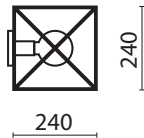

L U M
Suspension

Type	Suspension light
Material	Solid brass
Environment	Indoors
Cable Length	1500 mm
Dimensions	240 x 240 mm
Weight	1 kg
Certification	IP20 CE
EU/UK	230 V
Ceiling Rose	square 70 x 70 x 30 mm
Lamps	Spherical globe light lamp, Ø 125 or 95 mm, E27, 42 W, 2900 K, 2000 + hours, dimmable, 630 lm, energy class C
100 01 101 11	polished nickel with transparent cable
100 01 202 12	brushed brass with black fabric cable

L U M
Wall / Ceiling

Type	Wall/ceiling light
Material	Solid brass
Environment	Indoors
Dimensions	240 x 240 mm
Weight	1 kg
Certification	IP20 CE
EU/UK	230 V
Lamps	Spherical globe light lamp, Ø 125 or 95 mm, E27, 42 W, 2900 K, 2000 + hours, dimmable, 630 lm, energy class C
100 02 101	Polished nickel
100 02 202	Brushed brass

L U M
Floor

Type	Floor light
Material	Solid brass
Environment	Indoors
Dimensions	1200 x 240 mm
Cable length	1500 mm
Weight	2.5 kg
Certification	IP20 CE
EU/UK	230 V
Lamps	Spherical globe light lamp, Ø 125 or 95 mm, E27, 42 W, 2900 K, 2000 + hours, dimmable, 630 lm, energy class C
100 03 101 11	Polished nickel with transparent cable
100 03 202 12	Brushed brass with black fabric cable

L U M
Table

Type	Table light
Material	Solid Brass
Environment	Indoors
Dimensions	240 x 240 mm
Cable length	1500 mm
Weight	1 kg
Certification	IP20 CE
EU/UK	230 V
Lamps	Spherical globe light lamp, Ø 125 or 95 mm, E27, 42 W, 2900 K, 2000 + hours, dimmable, 630 lm, energy class C
100 04 101 11	Polished nickel with transparent cable
100 04 202 12	Brushed brass with black fabric cable