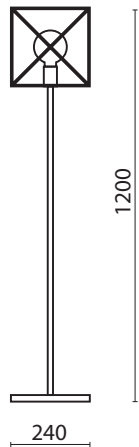

L U M
Suspension

Type	Suspension light
Material	Solid brass
Environment	Indoors
Cable Length	1500 mm
Dimensions	240 x 240 mm
Weight	1 kg
Certification	IP20 CE
EU/UK	230 V
Ceiling Rose	square 70 x 70 x 30 mm
Lamps	Spherical globe light lamp, Ø 125 or 95 mm, E27, 42 W, 2900 K, 2000 + hours, dimmable, 630 lm, energy class C
100 01 101 11	polished nickel with transparent cable
100 01 202 12	brushed brass with black fabric cable

L U M
Wall / Ceiling

Type	Wall/ceiling light
Material	Solid brass
Environment	Indoors
Dimensions	240 x 240 mm
Weight	1 kg
Certification	IP20 CE
EU/UK	230 V
Lamps	Spherical globe light lamp, Ø 125 or 95 mm, E27, 42 W, 2900 K, 2000 + hours, dimmable, 630 lm, energy class C
100 02 101	Polished nickel
100 02 202	Brushed brass

L U M
Floor

Type	Floor light
Material	Solid brass
Environment	Indoors
Dimensions	1200 x 240 mm
Cable length	1500 mm
Weight	2.5 kg
Certification	IP20 CE
EU/UK	230 V
Lamps	Spherical globe light lamp, Ø 125 or 95 mm, E27, 42 W, 2900 K, 2000 + hours, dimmable, 630 lm, energy class C
100 03 101 11	Polished nickel with transparent cable
100 03 202 12	Brushed brass with black fabric cable

L U M
Table

Type	Table light
Material	Solid Brass
Environment	Indoors
Dimensions	240 x 240 mm
Cable length	1500 mm
Weight	1 kg
Certification	IP20 CE
EU/UK	230 V
Lamps	Spherical globe light lamp, Ø 125 or 95 mm, E27, 42 W, 2900 K, 2000 + hours, dimmable, 630 lm, energy class C
100 04 101 11	Polished nickel with transparent cable
100 04 202 12	Brushed brass with black fabric cable